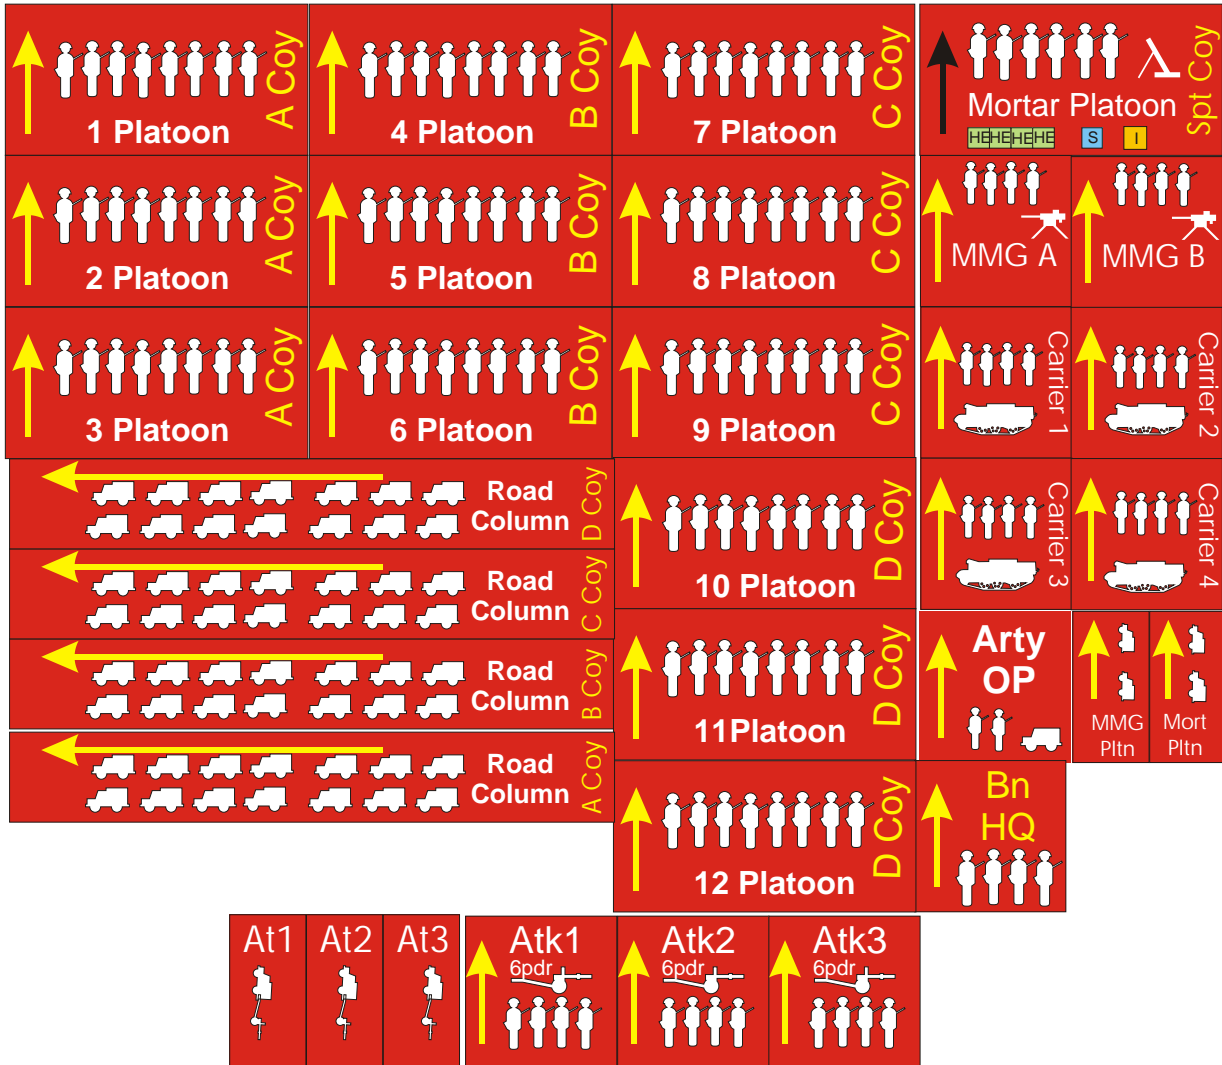

BRITISH RIFLE BATTALION 1944

© Jim Wallman 2006
Milpics outlines © Tom Mouat