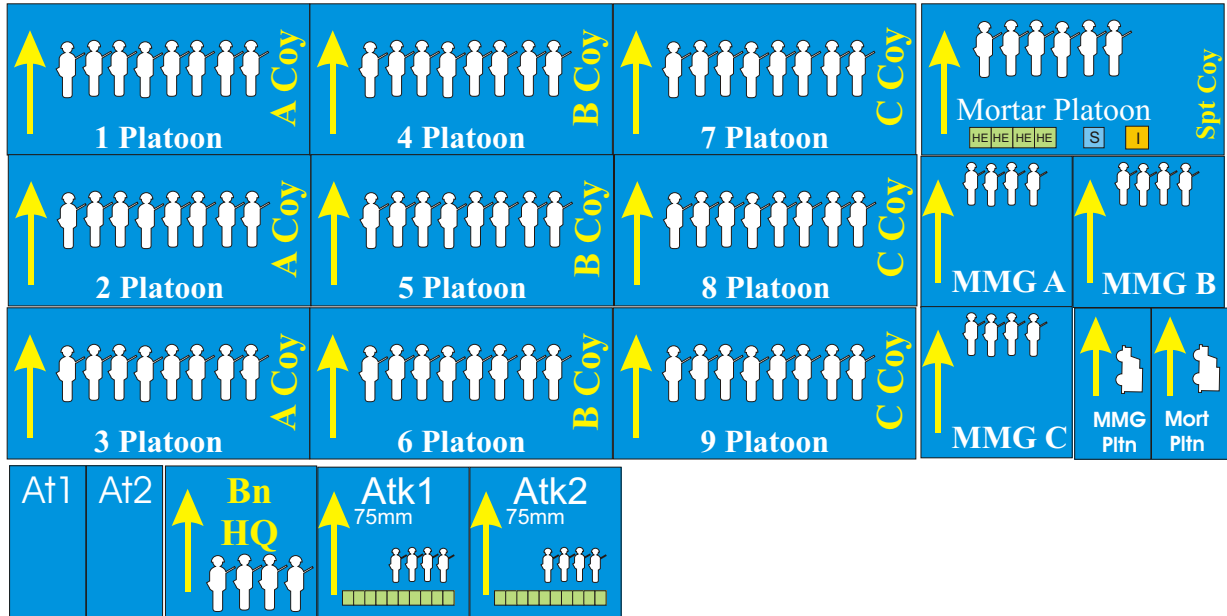

# GERMAN INFANTRY BATTALION 1944

© Jim Wallman 2006  
Milpics outlines © Tom Mouat