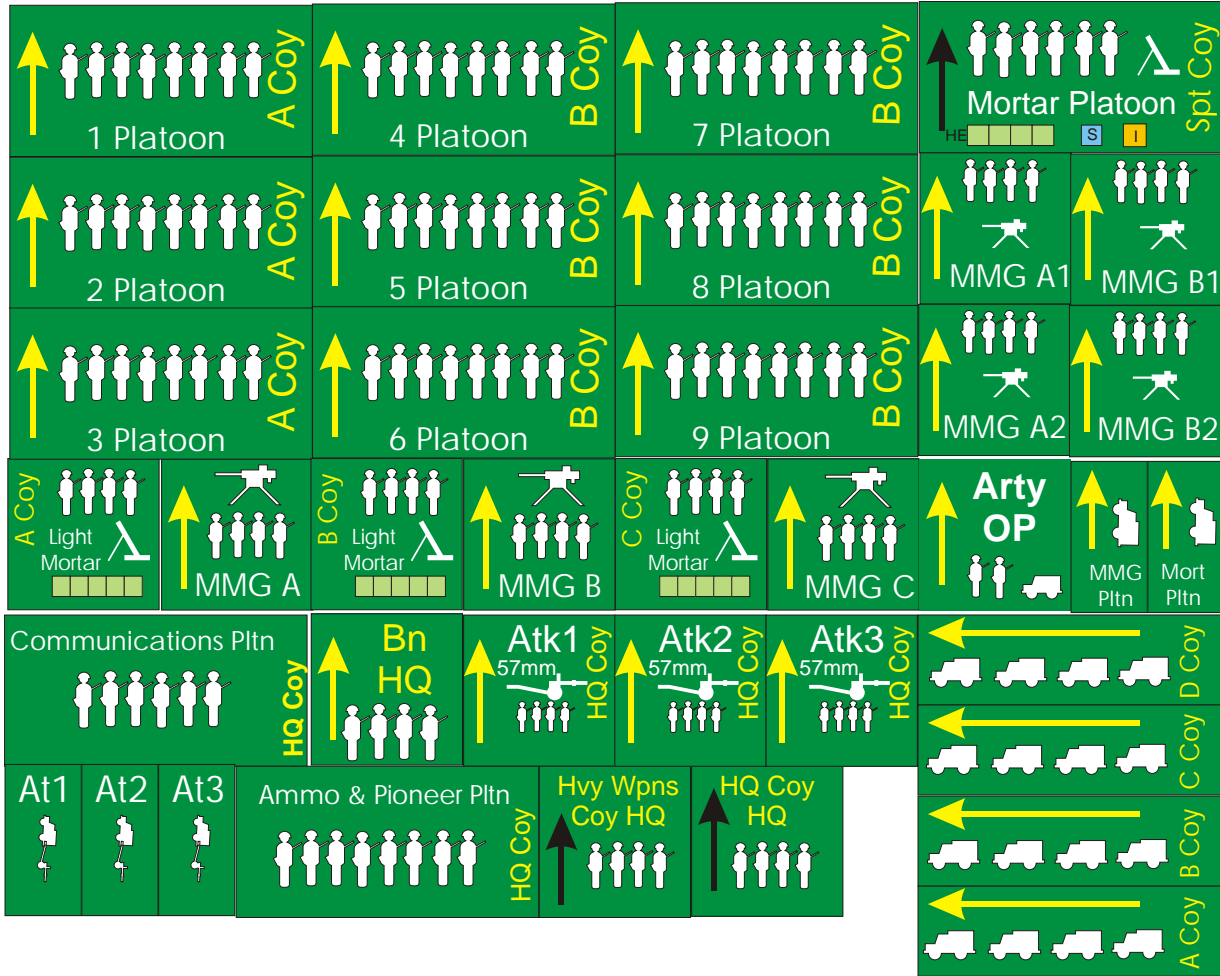

# US INFANTRY BN 1943

© Jim Wallman 2006  
Milpics outlines © Tom Mouat